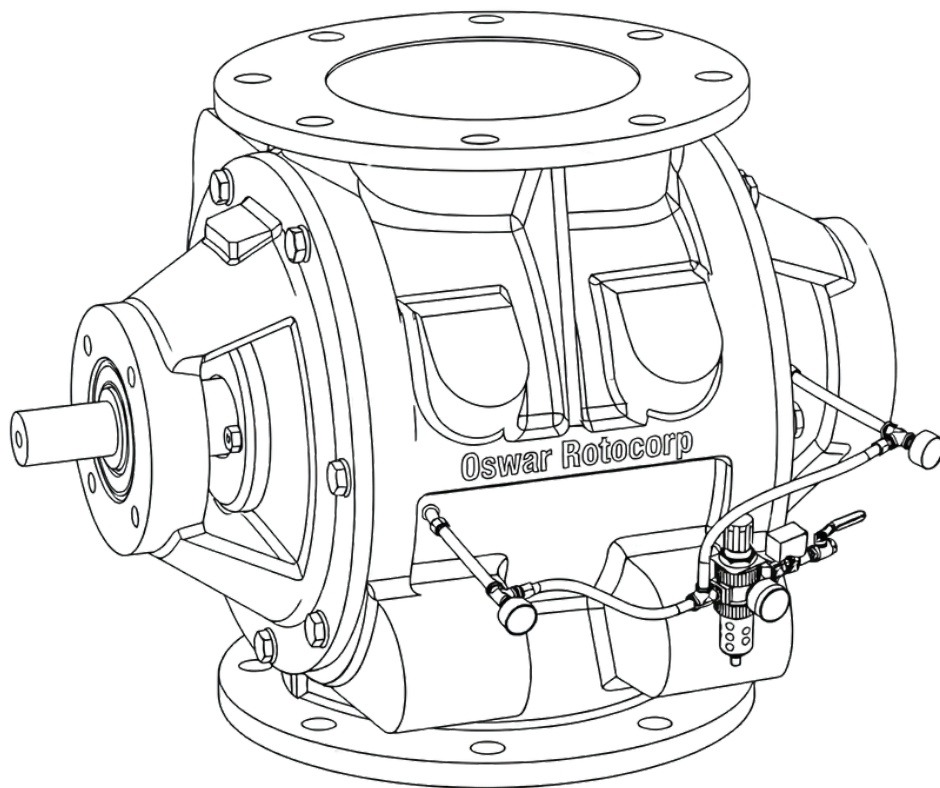

AGRICULTURE & GRAIN HANDLING

ANIMAL NUTRITION SYSTEMS

OSWAR
rotocorp