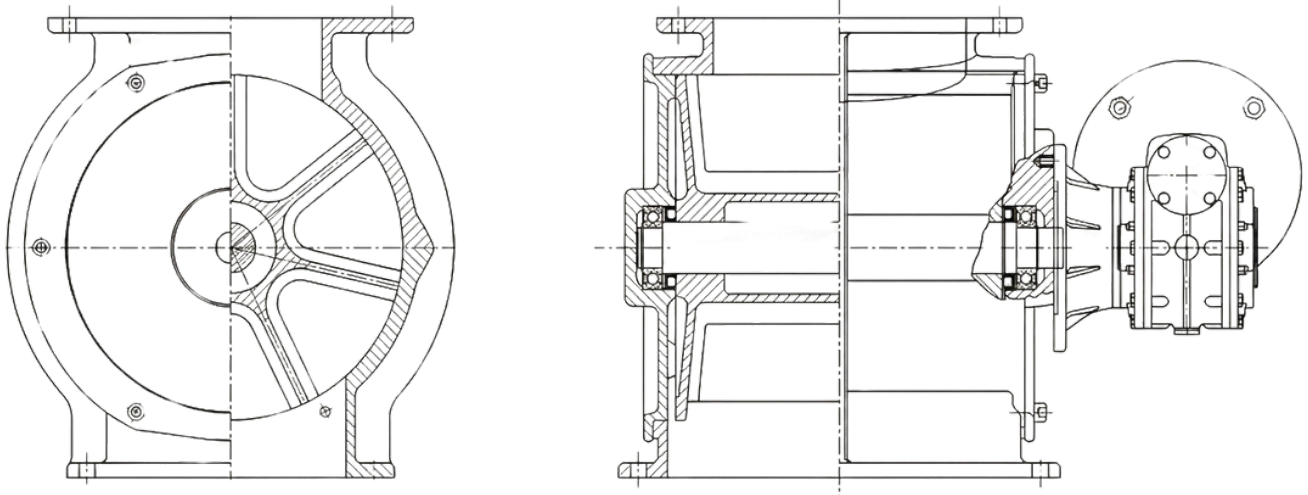

SOLUTION PORTFOLIO INCLUDES:

- Rotary Valves for Grain & Additive Handling
- Pneumatic Conveying Rotary Valves
- Precision Feeding Rotary Valves
- Slide Gate Valves for Silo Isolation
- Diverter Valves for Multi-Line Routing
- Flap / Gravity Gates for Dust Applications